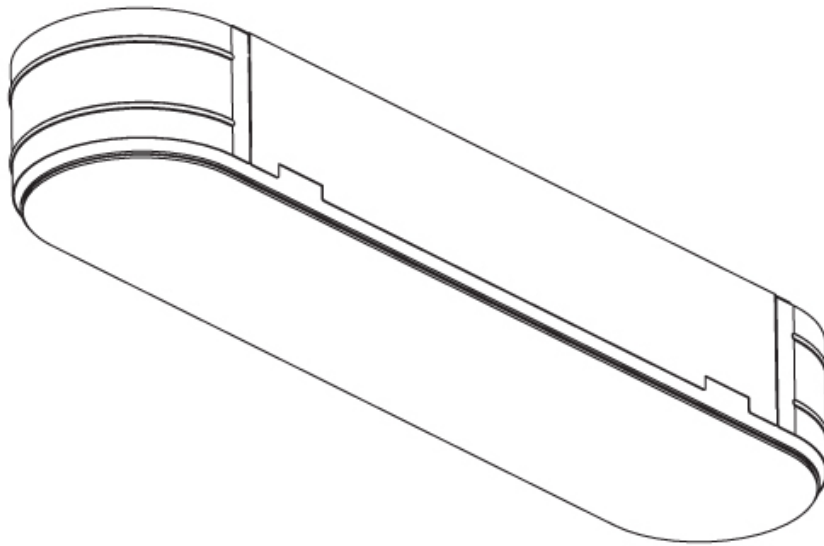

SMOOTHLINE TRIMLESS

A37516-

PROJECT	_____
TYPE	_____
SPECIFIER	_____
QUANTITY	_____
DATE	_____