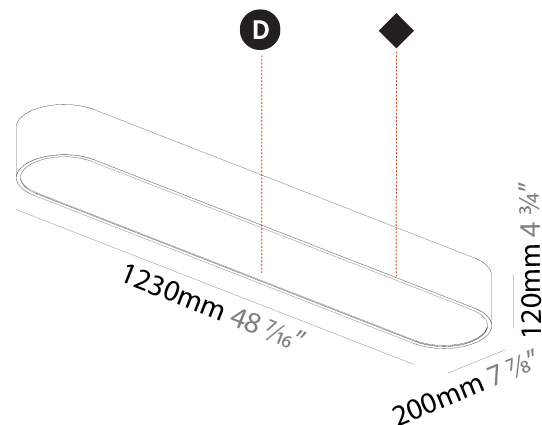

1. To build a product code in our configurator select the specify button on the base model # product page
2. To build a manual product code on this datasheet choose from the options listed below in blue font and add the suffix to the base model #

GENERAL

Series: Smoothy
Subseries: Smoothline
Brand: Prolicht
Division: Architectural
Mounting Type: Surface
Mounting Location: Ceiling
Subcategory: Ambient

PHYSICAL

Shape: Oval
Length (mm): 1230
Length (in): 48 7/16
Width (mm): 200
Width (in): 7 7/8
Height (mm): 120
Height (in): 4 3/4
Light Distribution: Direct
Diffuser: PMMA - Opal or Micro-Prism
Fixture Finish: SSR / BKV / CWI / CRY / HAB / UFT / ITA / RUA / FTG / MYG / LOD / PUS / FRO / FUP / KIA / POP / BLS / SPG / MEY / GOH / GUM / CHC / COM / ABZ / JAG / OBR / MOS / ROR
Fixture Material: Extruded Aluminum / Steel

ELECTRICAL

Lamp Type: LED (Zhaga Standard)
Input Wattage (W): 42
Total Output Wattage (W): 36
Dimming: Tri-Mode (Non-Dimming and Phase Dimming (120Vac only) and 0-10V Dimming)
Driver Included: Yes
Driver Location: Integrated
Driver Type: Constant Current - Universal
Driver Class: Class 1
Input Voltage (V): 120 - 277
Constant Current (MA): 500

LED

Color Temperature (°K): 3000 / 3500 / 4000
Max. Delivered Lumen (lm): 2920 / 3146 / 3210
CRI: >80 CRI
Lamp Life (hrs): 50000

OPTICAL

RATINGS AND CERTIFICATIONS

Certified By: Certified for North American Standards
IP rating: IP20