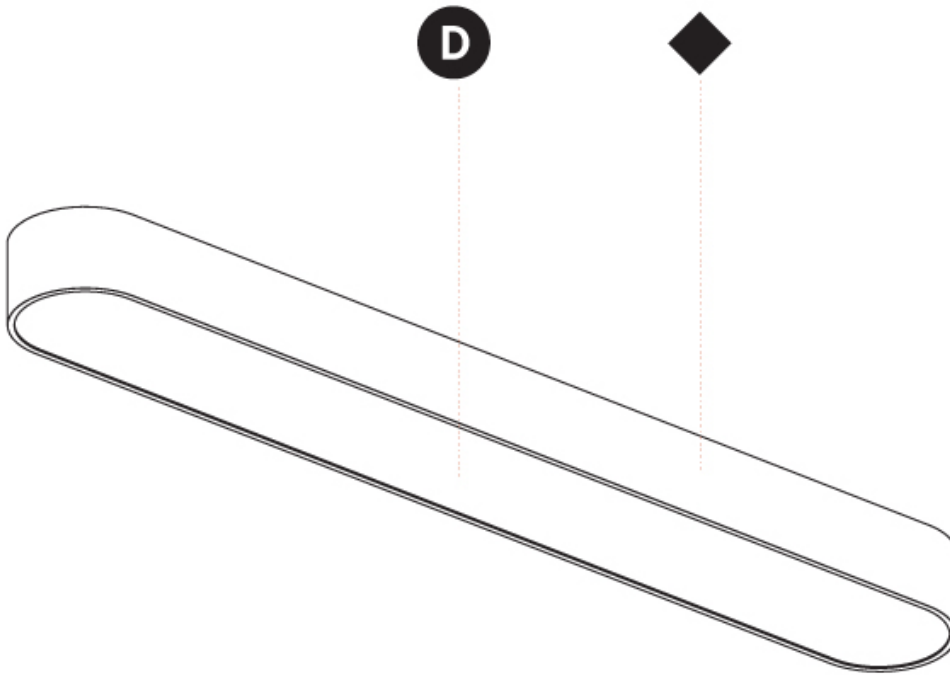

A32972-

PROJECT

TYPE

SPECIFIER

QUANTITY

DATE