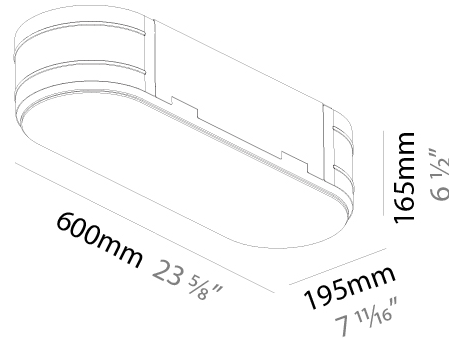

GENERAL

Series: Smoothy
 Subseries: Smoothline
 Brand: Prolicht
 Division: Architectural
 Mounting Type: Suspension
 Mounting Location: Ceiling
 Subcategory: Profile

PHYSICAL

Shape: Oblong
 Length (mm): 1530
 Length (in): 60 1/4
 Width (mm): 200
 Width (in): 7 7/8
 Height (mm): 120
 Height (in): 4 3/4
 Max. Overall Height (mm): 2120
 Max. Overall Height (in): 82 1/2
 Light Distribution: Direct
 Weight (kg): 10.765
 Weight (lbs): 23.73
 Diffuser: PMMA - Opal or Micro-Prism
 Fixture Finish: SSR / BKV / CWI / CRY / HAB / UFT / ITA / RUA / FTG / MYG / LOD / PUS / FRO / FUP / KIA / POP / BLS / SPG / MEY / GOH / GUM / CHC / COM / ABZ / JAG / OBR / MOS / ROR
 Fixture Material: Extruded Aluminum / Steel
 Cable Details: 2000mm / 78 3/4"

GENERAL

Series: Smoothy
 Subseries: Smoothline
 Brand: Prolicht
 Division: Architectural
 Mounting Type: Trimless
 Mounting Location: Ceiling
 Subcategory: Ambient

PHYSICAL

Shape: Oval
 Length (mm): 600
 Length (in): 23 5/8
 Width (mm): 195
 Width (in): 7 11/16
 Depth (mm): 165
 Depth (in): 6 1/2
 Ceiling Thickness (mm): 10 / 12.5 / 15 / 25 / 30
 Ceiling Thickness (in): 3/8 or 1/2 or 9/16 or 1 or 1 3/16
 Min. Recessing Depth (mm): 180
 Min. Recessing Depth (in): 7 1/16
 Light Distribution: Direct
 Weight (kg): 3.8
 Weight (lbs): 7.6
 Diffuser: PMMA - Opal
 Fixture Material: Extruded Aluminum / Steel
 Cut-out Measurements: 635mm / 25" x 230mm / 9 1/16"
 Upon Request: Unique Sizes Unique Ceiling Thickness Unique Mounting Depth Spot Inserts

OPTICAL

RATINGS AND CERTIFICATIONS

Certified By: Certified for North American Standards
 IP rating: IP20

PROJECT
TYPE
SPECIFIER
QUANTITY
DATE

635mm x 230mm
25" x 9 1/16"

10 | 12 1/2 | 15 | 25 | 30mm
3/8" | 1/2" | 9/16" | 1" | 3/16"