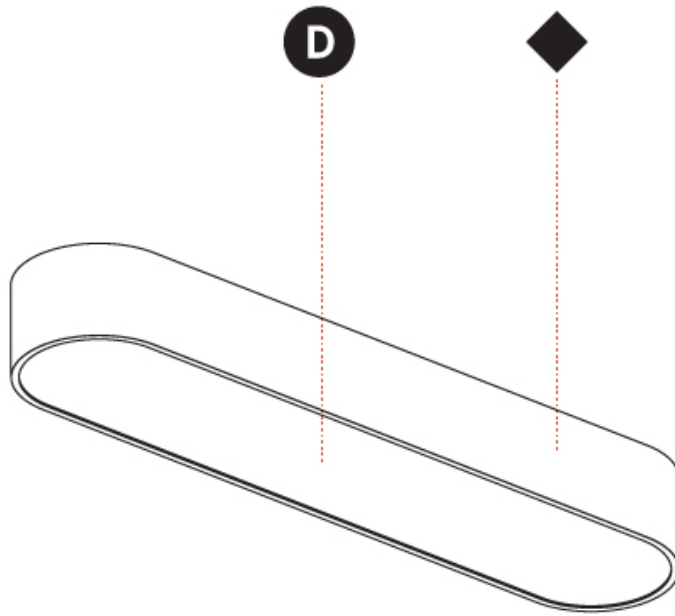

A32968-

PROJECT _____

TYPE _____

SPECIFIER _____

QUANTITY _____

DATE _____

A